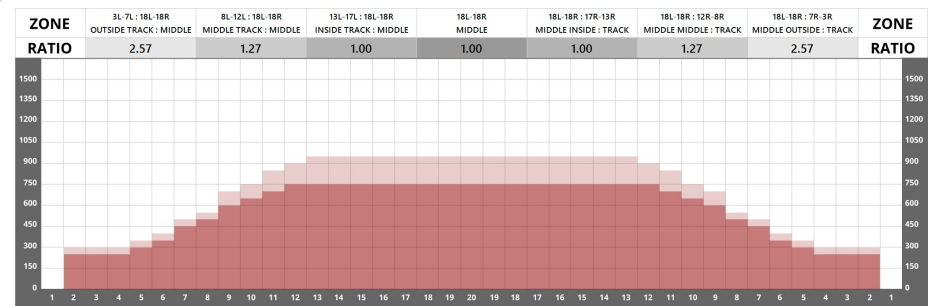

2020 WORLD BOWLING - ROME

DISTANCE:	41 FEET	VOLUME:	26.05 mL
RATIO:	2.57	FORWARD:	21.35 mL
DROP BRUSH:	34 FEET	REVERSE:	4.7 mL
TANKS:	KEGEL	PUMP:	50µL

FORWARD LOADS DATA

#	START	STOP	LOADS	MICS	SPEED	BUFF	TANK	DISTANCE	T.OIL
1	2L	2R	5	50	14	3	A - KEGEL	0 → 8	9,250
2	5L	5R	1	50	14	3	A - KEGEL	8 → 10	1,550
3	6L	6R	1	50	14	3	A - KEGEL	10 → 12	1,450
4	7L	7R	2	50	14	3	A - KEGEL	12 → 16	2,700
5	8L	8R	1	50	14	3	A - KEGEL	16 → 18	1,250
6	9L	9R	2	50	18	3	A - KEGEL	18 → 23	2,300
7	10L	10R	1	50	18	3	A - KEGEL	23 → 25	1,050
8	11L	11R	1	50	18	3	A - KEGEL	25 → 28	950
9	12L	12R	1	50	18	3	A - KEGEL	28 → 30	850
10	2L	2R	0	50	22	3	A - KEGEL	30 → 33	0
11	2L	2R	0	50	30	3	A - KEGEL	33 → 41	0

REVERSE LOADS DATA

#	START	STOP	LOADS	MICS	SPEED	BUFF	TANK	DISTANCE	T.OIL
1	2L	2R	0	50	30	3	A - KEGEL	34 → 20	0
2	13L	13R	1	50	26	3	A - KEGEL	20 → 16	750
3	11L	11R	1	50	22	3	A - KEGEL	16 → 13	950
4	9L	9R	1	50	18	3	A - KEGEL	13 → 11	1,150
5	2L	2R	1	50	18	3	A - KEGEL	11 → 8	1,850
6	2L	2R	0	50	14	3	A - KEGEL	8 → 0	0