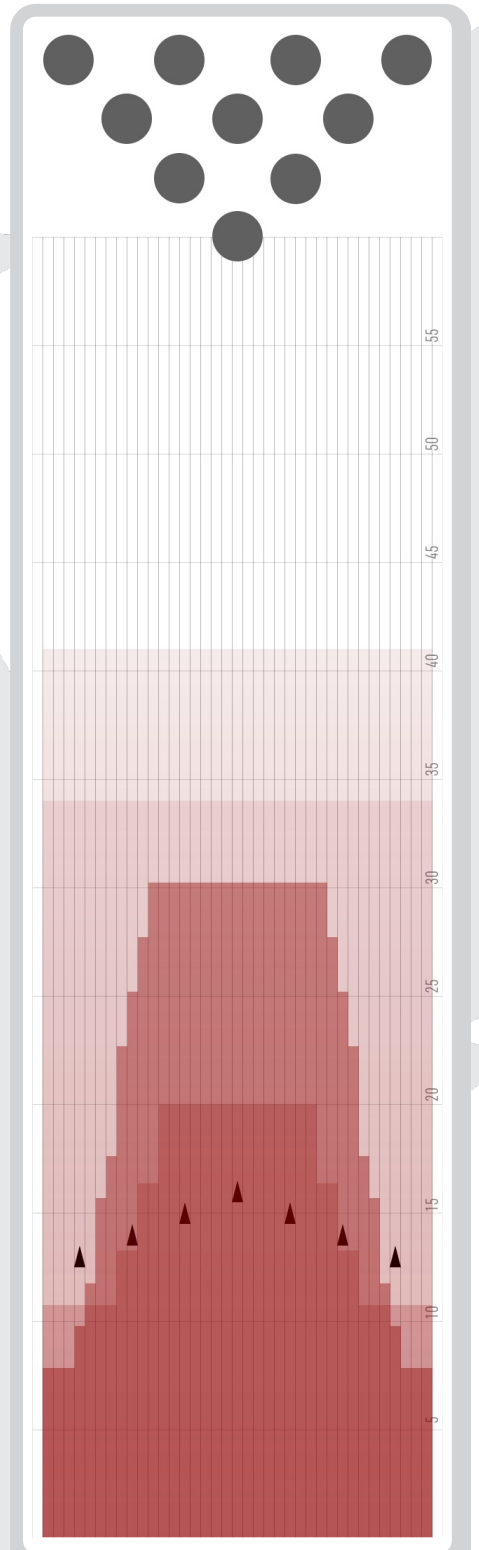

2020 WORLD BOWLING - ROME

DISTANCE:	41 FEET	VOLUME:	26.05 mL
RATIO:	2.57	FORWARD:	21.35 mL
DROP BRUSH:	34 FEET	REVERSE:	4.7 mL
TANKS:	KEGEL	PUMP:	50µL

FORWARD LOADS DATA

#	START	STOP	LOADS	MICS	SPEED	BUFF	TANK	DISTANCE	T.OIL
1	2L	2R	5	50	14	3	A - KEGEL	0 → 8	9,250
2	5L	5R	1	50	14	3	A - KEGEL	8 → 10	1,550
3	6L	6R	1	50	14	3	A - KEGEL	10 → 12	1,450
4	7L	7R	2	50	14	3	A - KEGEL	12 → 16	2,700
5	8L	8R	1	50	14	3	A - KEGEL	16 → 18	1,250
6	9L	9R	2	50	18	3	A - KEGEL	18 → 23	2,300
7	10L	10R	1	50	18	3	A - KEGEL	23 → 25	1,050
8	11L	11R	1	50	18	3	A - KEGEL	25 → 28	950
9	12L	12R	1	50	18	3	A - KEGEL	28 → 30	850
10	2L	2R	0	50	22	3	A - KEGEL	30 → 33	0
11	2L	2R	0	50	30	3	A - KEGEL	33 → 41	0

REVERSE LOADS DATA

#	START	STOP	LOADS	MICS	SPEED	BUFF	TANK	DISTANCE	T.OIL
1	2L	2R	0	50	30	3	A - KEGEL	34 → 20	0
2	13L	13R	1	50	26	3	A - KEGEL	20 → 16	750
3	11L	11R	1	50	22	3	A - KEGEL	16 → 13	950
4	9L	9R	1	50	18	3	A - KEGEL	13 → 11	1,150
5	2L	2R	1	50	18	3	A - KEGEL	11 → 8	1,850
6	2L	2R	0	50	14	3	A - KEGEL	8 → 0	0